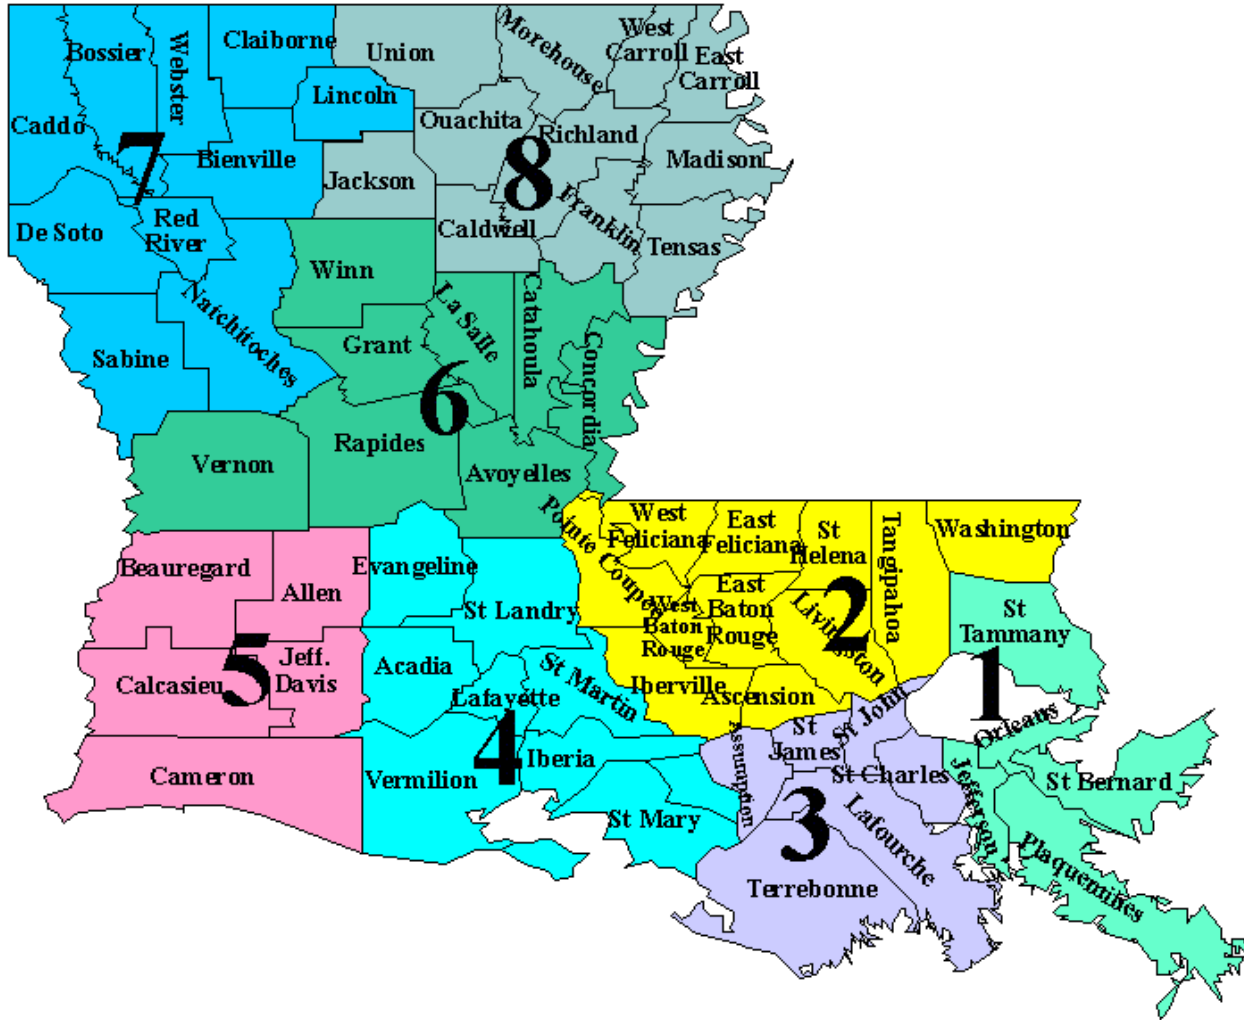

STATE PLANNING REGIONS

Region 1

St. Tammany
Jefferson
Plaquemine
St. Bernard
Orleans

Region 5

Beauregard
Allen
Calcasieu
Jefferson Davis
Cameron

Region 2

Washington
Tangipahoa
Ascension
Iberville
St. Helena
East Feliciana
West Feliciana
East Baton Rouge
West Baton Rouge
Livingston
Pointe Coupee

Region 6

Winn
LaSalle
Grant
Catahoula
Concordia
Rapides
Avoyelles
Vernon

Region 3

St. John
St. James
Assumption
Lafourche
Terrebonne
St. Charles

Region 7

Caddo
Bossier
Webster
Claiborne
Lincoln
Natchitoches
Sabine
Red River
Bienville
De Soto

Region 4

Evangeline
St. Landry
Acadia
St. Martin
Lafayette
Iberia
St. Mary
Vermilion

Region 8

Union
Morehouse
West Carroll
East Carroll
Ouachita
Madison
Caldwell
Franklin
Tensas
Richland
Jackson