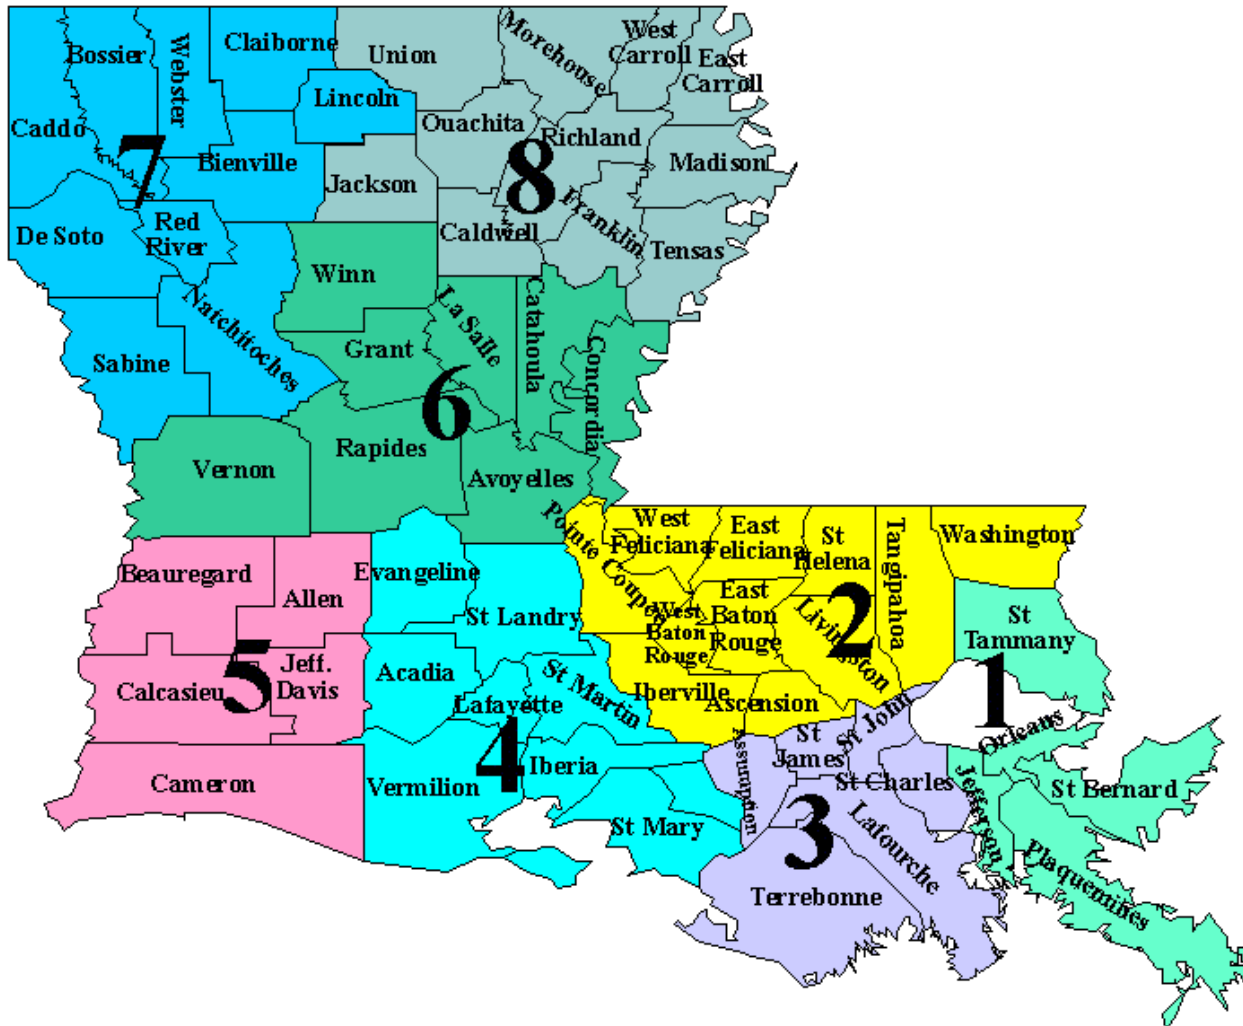

STATE REGIONS

Region 1

St. Tammany
 Jefferson
 Plaquemine
 St. Bernard
 Orleans

Region 5

Beauregard
 Allen
 Calcasieu
 Jefferson Davis
 Cameron

Region 2

Washington
 Tangipahoa
 Ascension
 Iberville
 St. Helena
 East Feliciana
 West Feliciana
 East Baton Rouge
 West Baton Rouge
 Livingston
 Pointe Coupee

Region 6

Winn
 LaSalle
 Grant
 Catahoula
 Concordia
 Rapides
 Avoyelles
 Vernon

Region 3

St. John
 St. James
 Assumption
 Lafourche
 Terrebonne
 St. Charles

Region 7

Caddo
 Bossier
 Webster
 Claiborne
 Lincoln
 Natchitoches
 Sabine
 Red River
 Bienville
 De Soto

Region 4

Evangeline
 St. Landry
 Acadia
 St. Martin
 Lafayette
 Iberia
 St. Mary
 Vermilion

Region 8

Union
 Morehouse
 West Carroll
 East Carroll
 Ouachita
 Madison
 Caldwell
 Franklin
 Tensas
 Richland
 Jackson