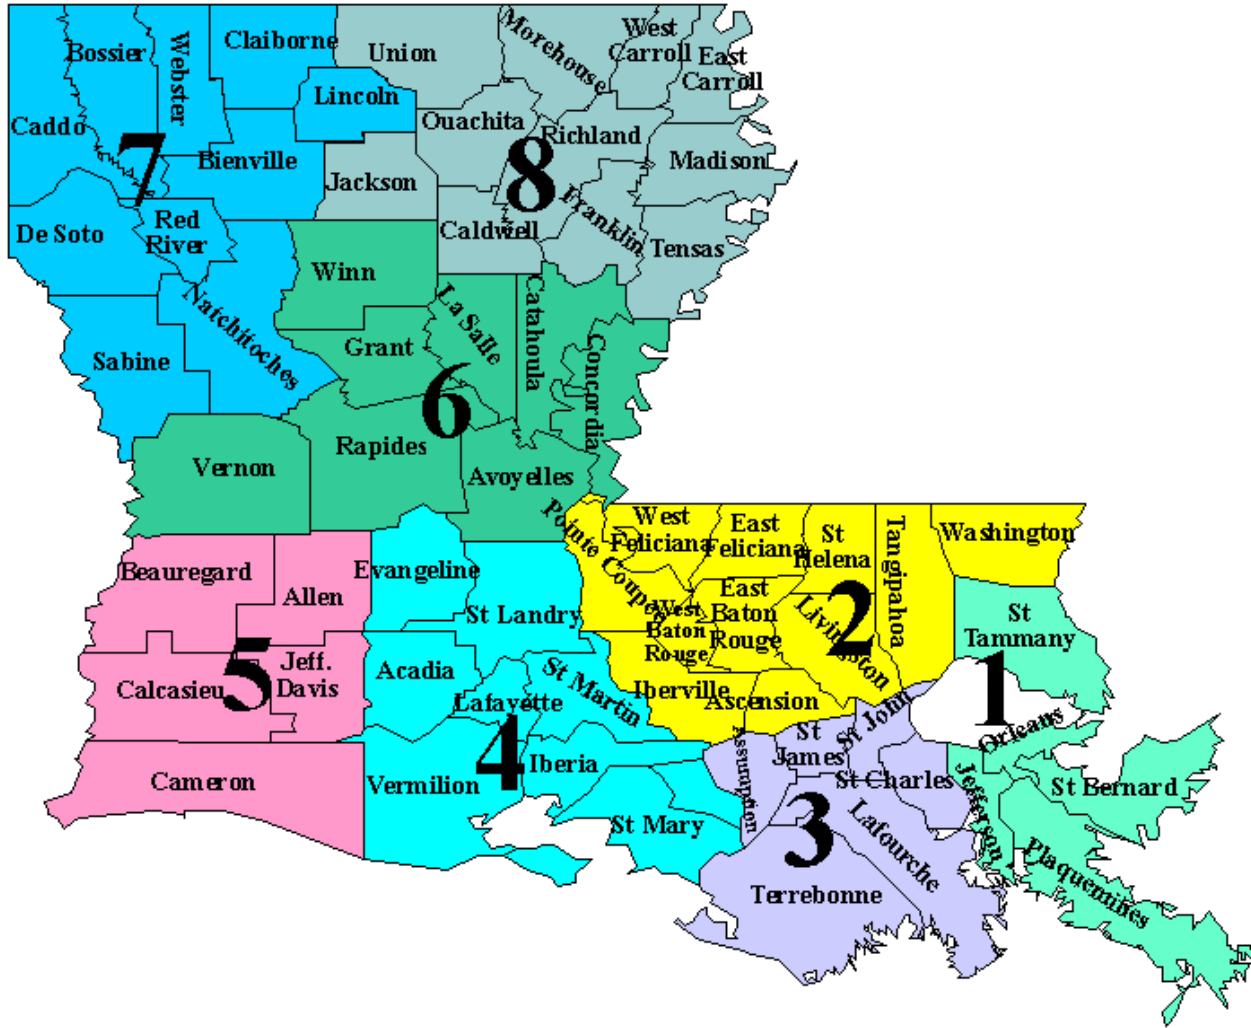

STATE PLANNING REGIONS

Region 1

St. Tammany
 Jefferson
 Plaquemine
 St. Bernard
 Orleans

Region 5

Beauregard
 Allen
 Calcasieu
 Jefferson Davis
 Cameron

Region 2

Washington
 Tangipahoa
 Ascension
 Iberville
 St. Helena
 East Feliciana
 West Feliciana
 East Baton Rouge
 West Baton Rouge
 Livingston
 Pointe Coupee

Region 6

Winn
 LaSalle
 Grant
 Catahoula
 Concordia
 Rapides
 Avoyelles
 Vernon

Region 3

St. John
 St. James
 Assumption
 Lafourche
 Terrebonne
 St. Charles

Region 7

Caddo
 Bossier
 Webster
 Claiborne
 Lincoln
 Natchitoches
 Sabine
 Red River
 Bienville
 De Soto

Region 4

Evangeline
 St. Landry
 Acadia
 St. Martin
 Lafayette
 Iberia
 St. Mary
 Vermilion

Region 8

Union
 Morehouse
 West Carroll
 East Carroll
 Ouachita
 Madison
 Caldwell
 Franklin
 Tensas
 Richland
 Jackson