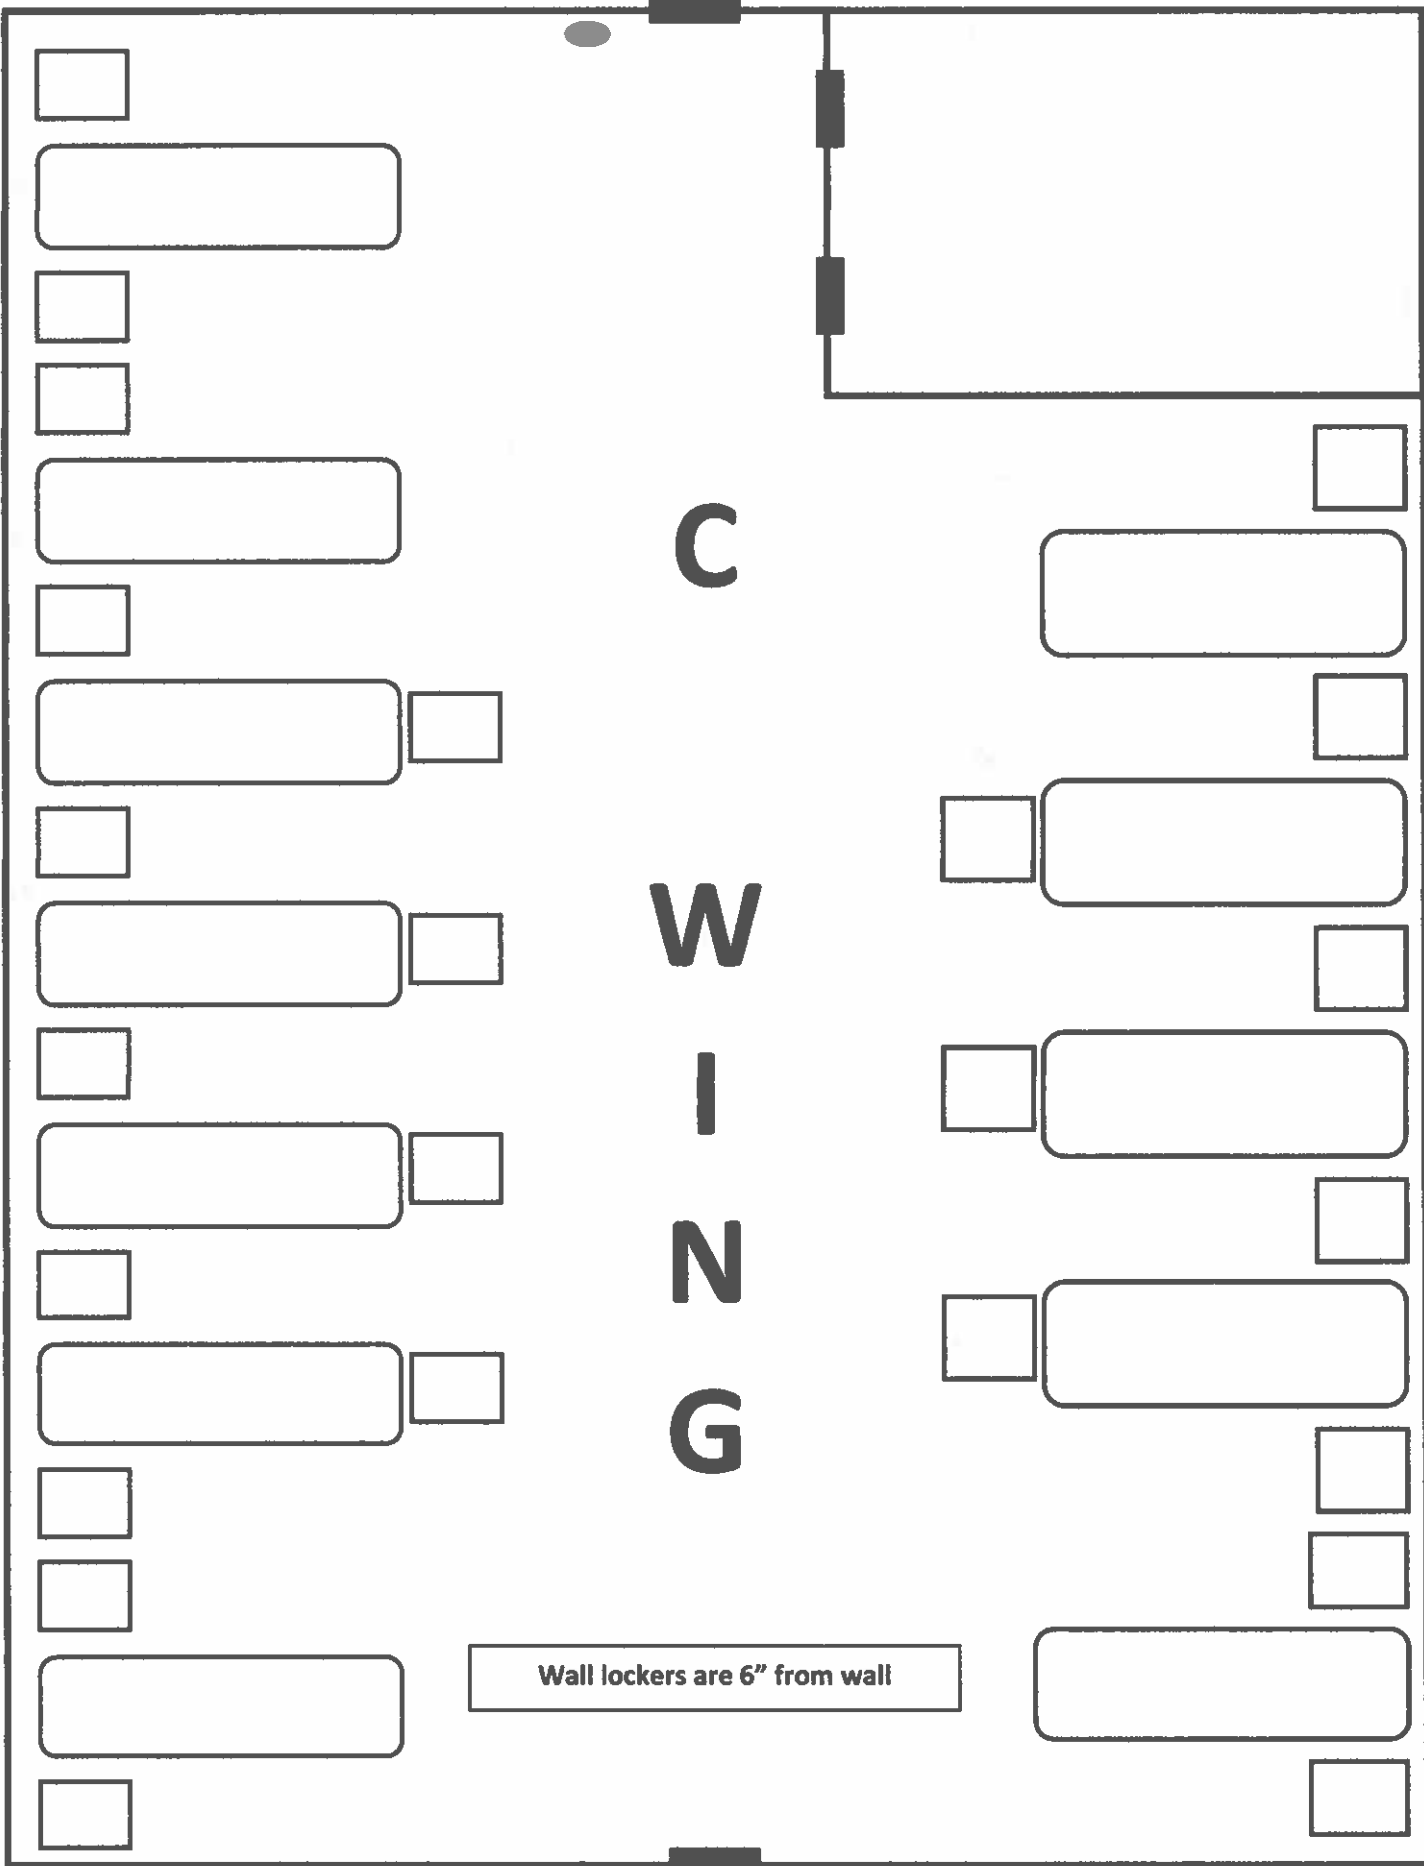

A

W

I

N

G

Wall Lockers are 5"  
from all walls

**B**

**W**

**I**

**N**

**G**

Wall Lockers are 6" from wall

C

W

I

N

G

Wall lockers are 6" from wall

**D**

**W**

**I**

**N**

**G**

Wall lockers are  
6" from wall