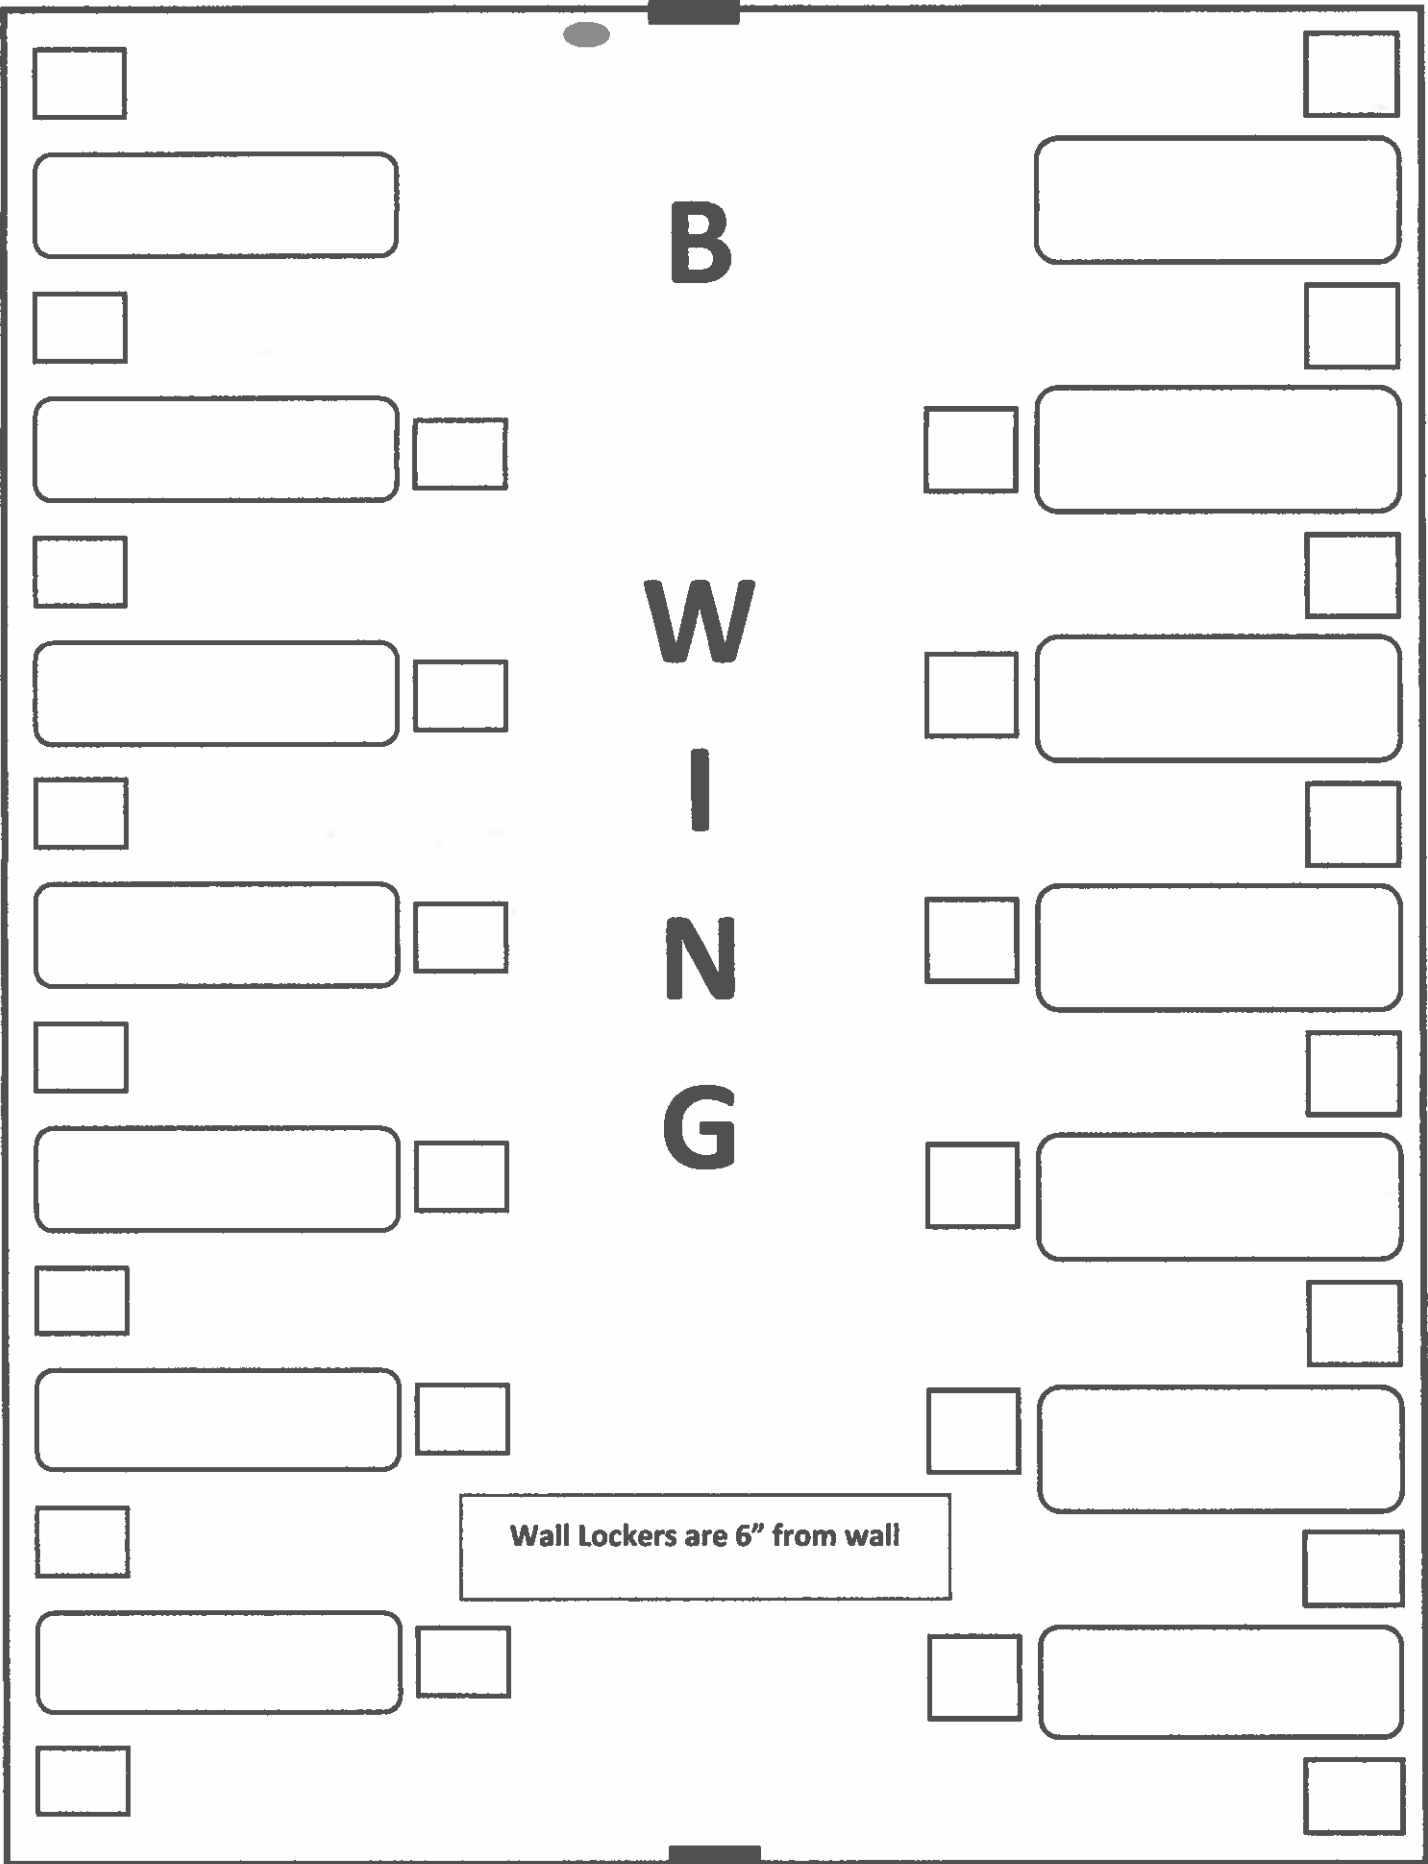

A

W

I

N

G

Wall Lockers are 5"  
from all walls

**B**

**W**

**I**

**N**

**G**

Wall Lockers are 6" from wall

C

W

I

N

G

Wall lockers are 6" from wall

**D**

**W**

**I**

**N**

**G**

Wall lockers are  
6" from wall