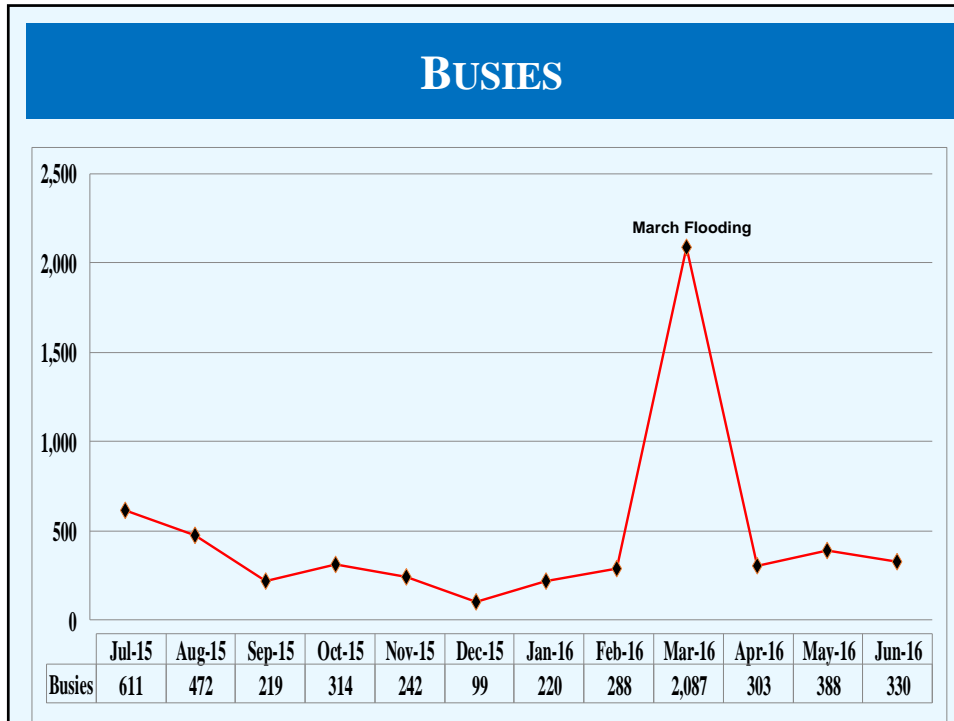

ZONE 4 SITES IN FULL OPERATION

Abbeville	Acadia	Arsene Lebleu	DeQuincy	Dry Creek
Jeanerette	Jennings	Johnson Bayou	Lafayette	Lake Charles
Leesville	Merryville	Opelousas	Parks	Rockefeller
Rosepine	Scott	Sulphur	Vermillion	Ville Platte
Vinton	Cravens	Hicks	Hornbeck	Oakdale
Roseland	E. Jennings	Anacoco	Oberlin	

CHANNEL SUMMARY

➤ Total Channels 1217

- 1178 Channels on 135 Sites
- 39 Channels on 6 Mobile Sites

SUBSCRIBER STATISTICS

- ## SUBSCRIBER STATISTICS
- Security Groups/Agencies
 - 188/519
 - Talkgroups
 - 5,994
 - Subscribers 83,677